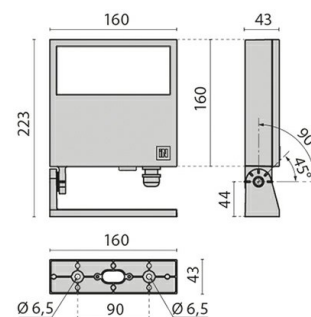

Technical drawings